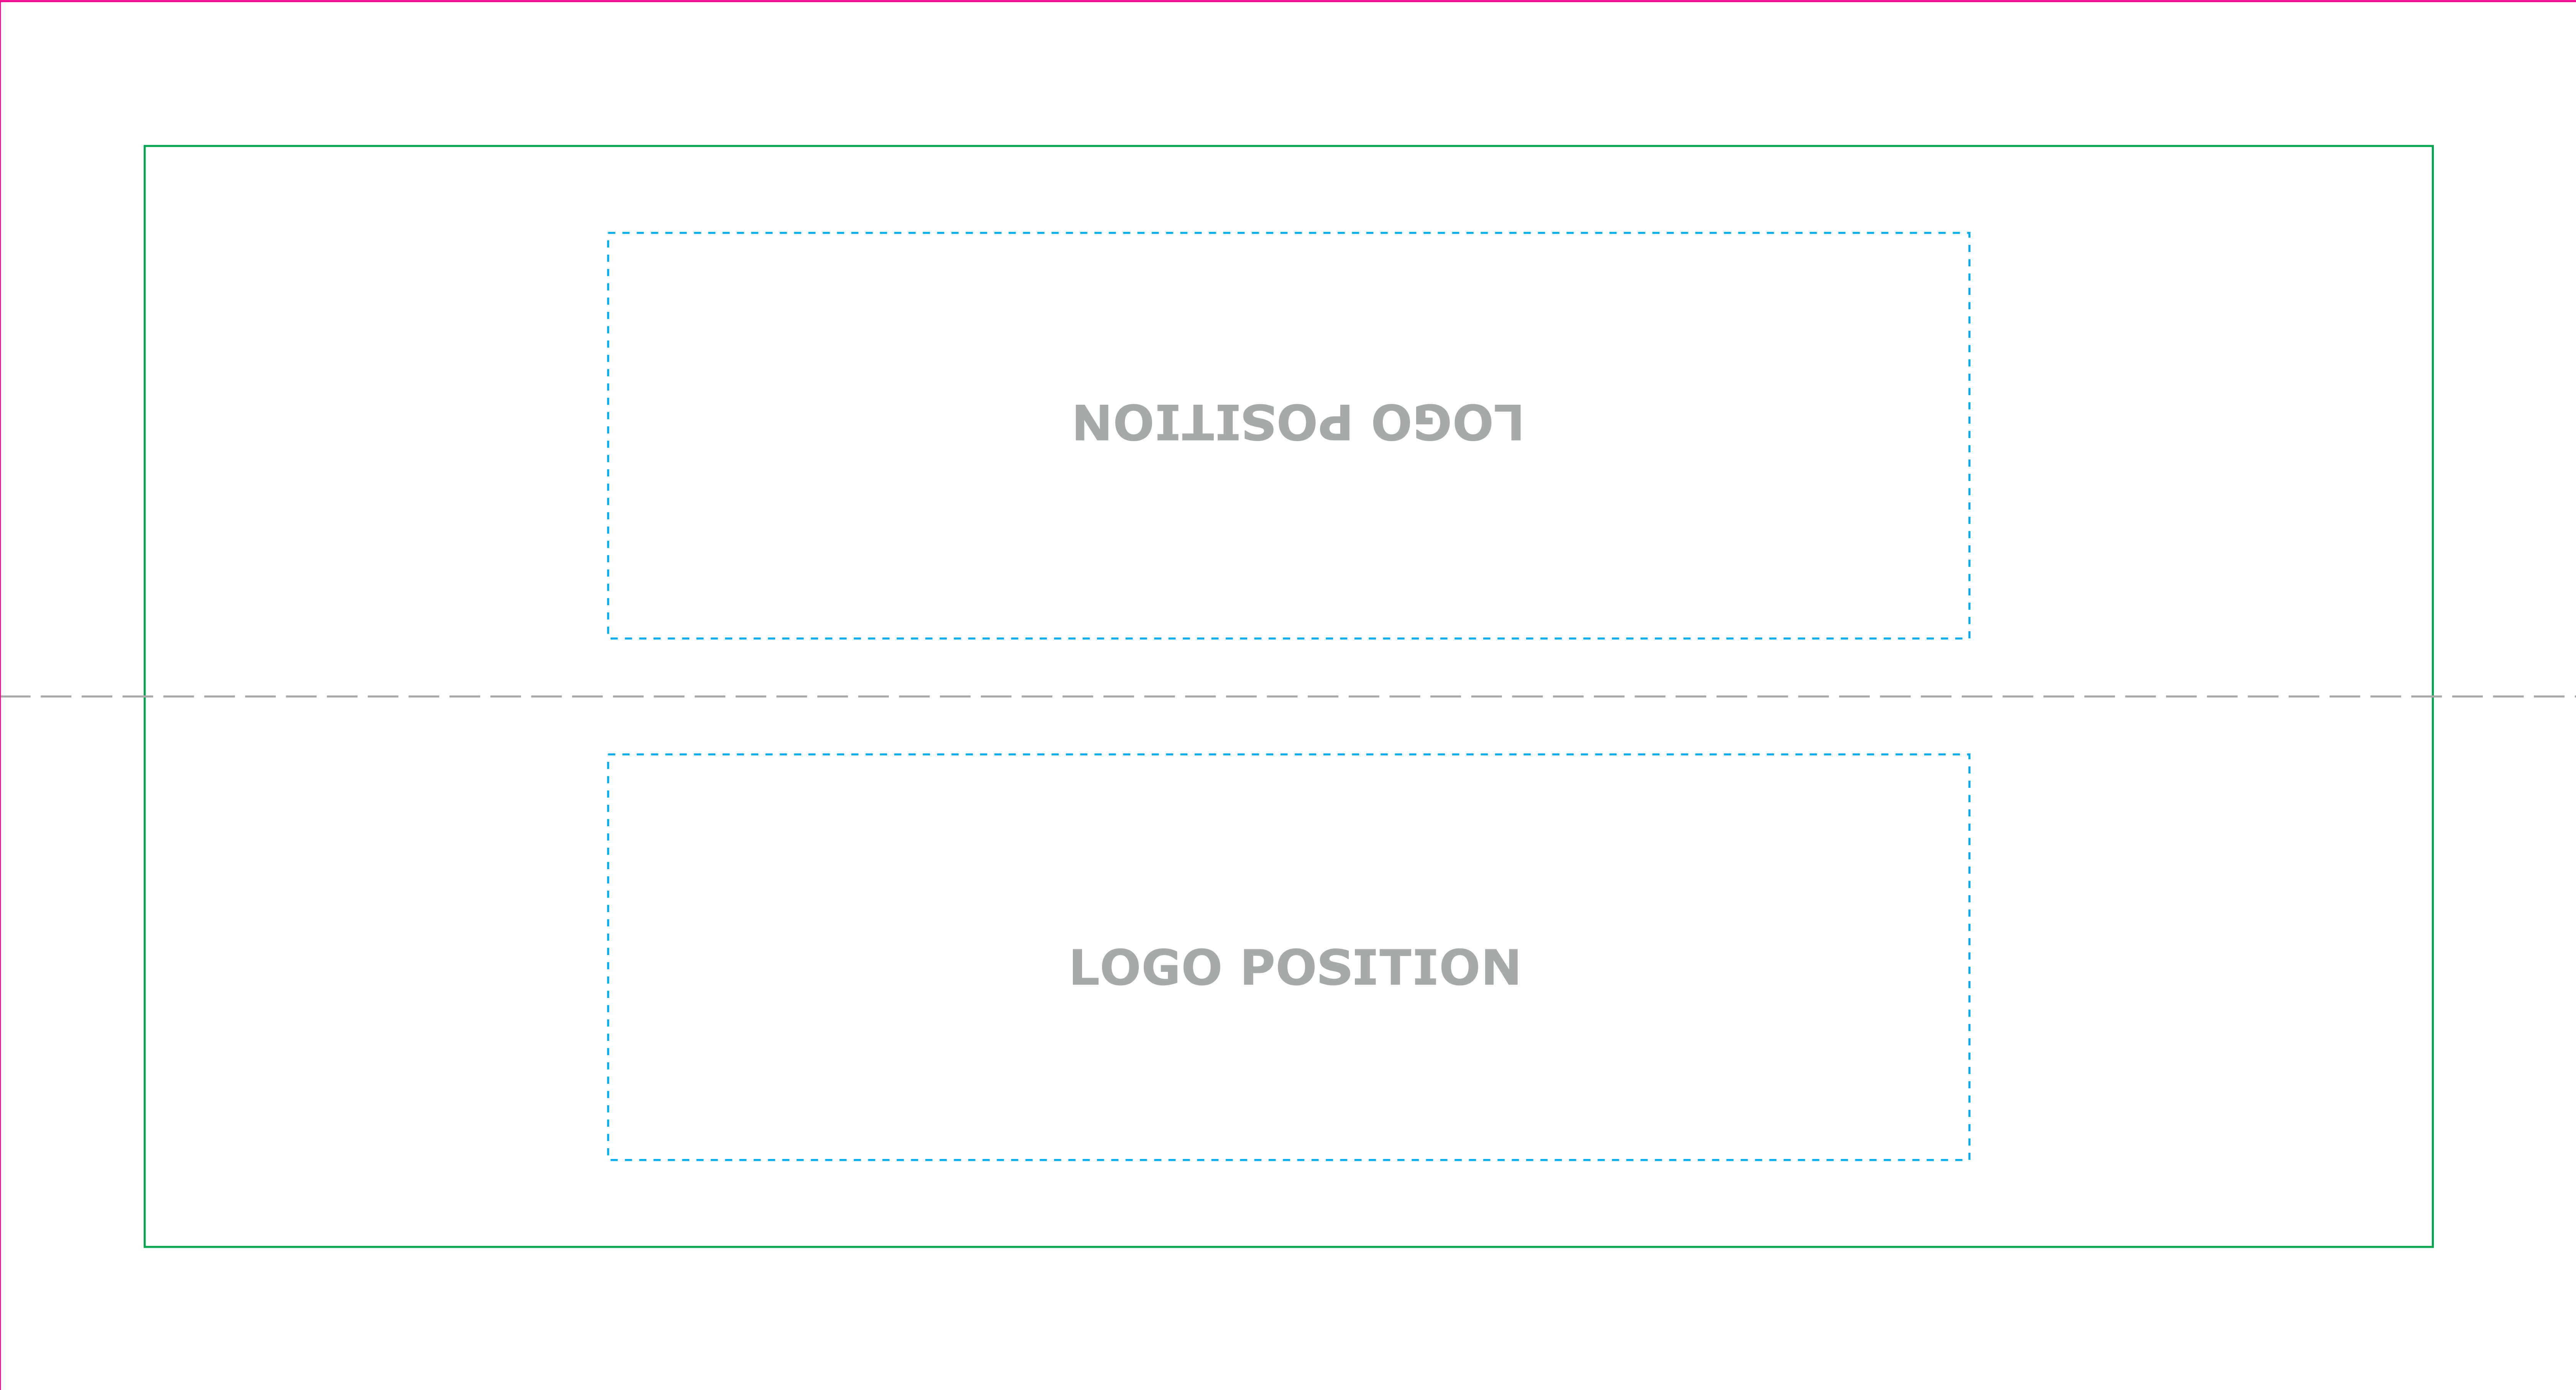

LAYOUT - IN- & OUTSIDE

9290	
scale: 1:1	— cutting line 800 x 380 mm
diameter/size: 1 seat	— visible area 770 x 350 mm
	— safe area 460 x 140 mm
	--- fold edge

- ATTENTION**
- The reference lines will not be printed.
 - The colours must not be created in the RGB colour space.